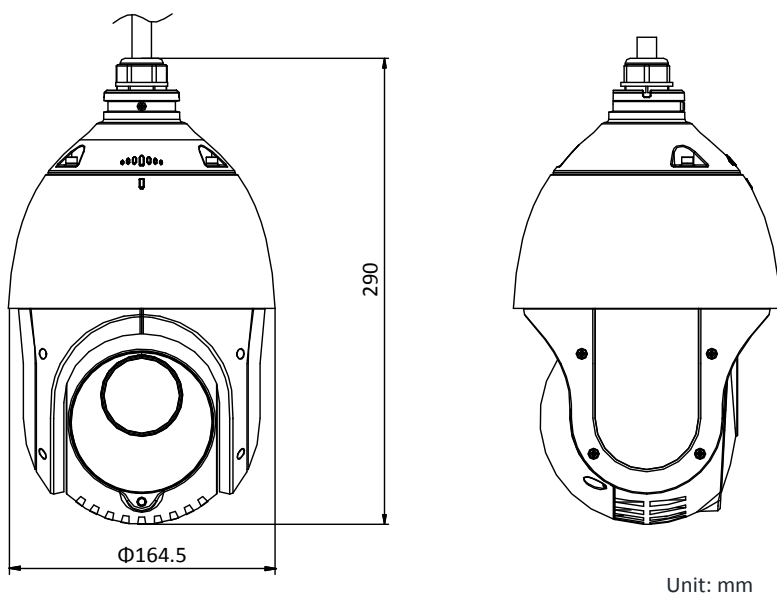

DORI

The DORI (detect, observe, recognize, identify) distance gives the general idea of the camera ability to distinguish persons or objects within its field of view.

It is calculated based on the camera sensor specification and the criteria given by EN 62676-4: 2015.

DORI	Detect	Observe	Recognize	Identify
Definition	25 px/m	63 px/m	125 px/m	250 px/m
Distance (Tele)	2400.0 m (7874.0 ft)	952.4 m (3124.7 ft)	480.0 m (1574.8 ft)	240.0 m (787.4 ft)

Available Model

DS-2DE4425IW-DE (E) 12 VDC & PoE (802.3 at, class 4)

Dimensions

Accessory

Included:

Power adapter

Wall Mount

Optional:

Horizontal Pole Mount

Wall Mount

Wall mount with junction box

Wall mount with junction