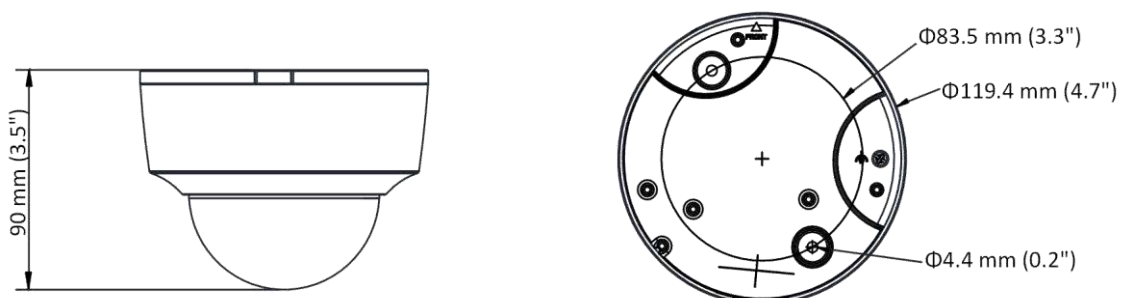

* Listed resolutions are only selectable options. It does not mean that all streams can work at their maximum resolution at the same time.

Available Model

DS-2CD2125G0-IMS (2.8/4/6 mm)

Dimension