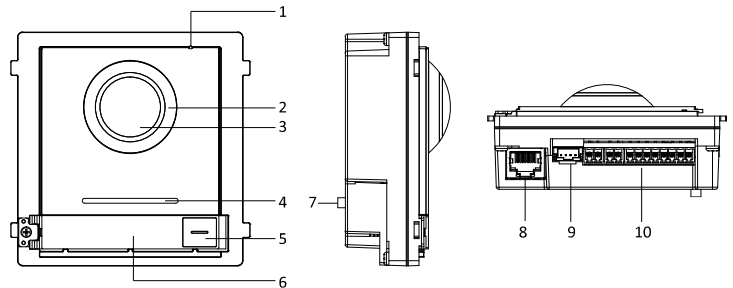

Face capacity	/
Linked indoor station	100
Event capacity	/
Network parameters	
Communication protocol	TCP/IP, RSTP
Wired network	Support
Wi-Fi	/
Bluetooth	/
3G/4G	/
Device interfaces	
Alarm input	4
TAMPER	1
Network interface	1 10/100 Mbps self-adaptive Ethernet
Exit button	2
RS-485	1
USB	/
Wiegand	/
TF card	/
Alarm output	2
Lock control	2
Door contact input	2
Power interface	1
General	
Button	/
Installation	Flush mounting, surface mounting
Indicator	/
Weight	Without package: 415 g With package: 625 g
Protective level	IP65
Working temperature	-40° C to +55° C (-40° F to 131° F)
Working humidity	10% to 95%
Dimensions	98 mm × 99.8 mm × 43.9 mm (3.86" × 3.93" × 1.73")
Battery	/
Power supply	IEEE802.3af, standard PoE 12 VDC, 1 A
Application environment	Outdoor

Power consumption ≤ 10 W

Available Model

DS-KD8003-IME1/NS

Appearance and Interfaces