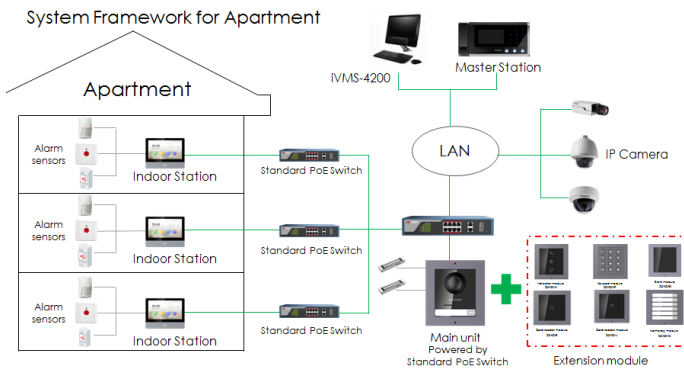

DS-KD8003-IME1/NS Video Intercom Module Door Station

HIKVISION[®]

Key Feature

- Modular door station Main unit, needs mouting bracket
- 2MP HD Camera, Fish eye, IR Supplement
- 1 Call physical Button, 2 lock relays, 4-ch alarm input
- IP65, 12 VDC or standard POE
- Video intercom to indoor station and master station

Typical Application

Specification

System parameters	
Operation system	Embedded Linux operation system
Flash	16 MB
RAM	256 MB
CPU	Embedded MCU Processor
Display parameters	
Size	/
Operation method	/

Type	/
Resolution	/
Video parameters	
Video compression standard	H.264
Supplement light	IR supplement
Lens	Low Illumination 2 MP HD IR Camera
FOV	Horizontal: 180° , Vertical: 96°
WDR	Supported
Pixel	Main stream : 1920 × 1080 Sub stream : 720 × 480
Audio parameters	
Audio compression standard	G.711 U
Audio input	Built-in omnidirectional microphone
Audio output	Built-in loudspeaker (More than 85 dB within 20 cm)
Audio compression bitrate	64 Kbps
Audio quality	Noise suppression and echo cancellation
Volume adjustment	Adjustable
Capacity	
Fingerprint capacity	/
User capacity	/

Face capacity	/
Linked indoor station	100
Event capacity	/
Network parameters	
Communication protocol	TCP/IP, RSTP
Wired network	Support
Wi-Fi	/
Bluetooth	/
3G/4G	/
Device interfaces	
Alarm input	4
TAMPER	1
Network interface	1 10/100 Mbps self-adaptive Ethernet
Exit button	2
RS-485	1
USB	/
Wiegand	/
TF card	/
Alarm output	2
Lock control	2
Door contact input	2
Power interface	1
General	
Button	/
Installation	Flush mounting, surface mounting
Indicator	/
Weight	Without package: 415 g With package: 625 g
Protective level	IP65
Working temperature	-40° C to +55° C (-40° F to 131° F)
Working humidity	10% to 95%
Dimensions	98 mm × 99.8 mm × 43.9 mm (3.86" × 3.93" × 1.73")
Battery	/
Power supply	IEEE802.3af, standard PoE 12 VDC, 1 A
Application environment	Outdoor