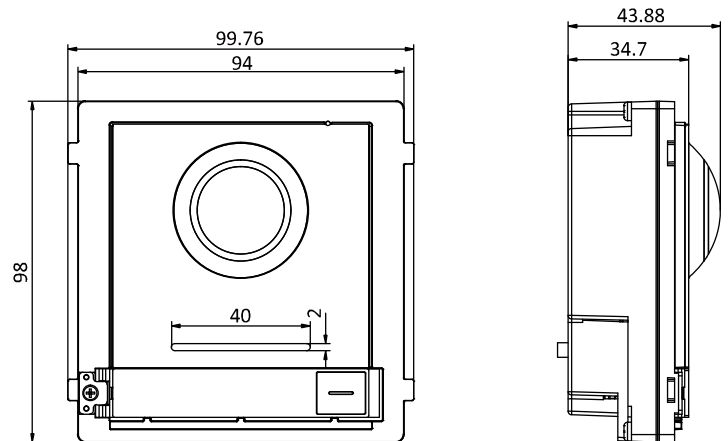

Face capacity	/
Linked indoor station	100
Event capacity	/
Network parameters	
Communication protocol	TCP/IP, RSTP
Wired network	Support
Wi-Fi	/
Bluetooth	/
3G/4G	/
Device interfaces	
Alarm input	4
TAMPER	1
Network interface	1 10/100 Mbps self-adaptive Ethernet
Exit button	2
RS-485	1
USB	/
Wiegand	/
TF card	/
Alarm output	2
Lock control	2
Door contact input	2
Power interface	1
General	
Button	/
Installation	Flush mounting, surface mounting
Indicator	/
Weight	Without package: 415 g With package: 625 g
Protective level	IP65
Working temperature	-40° C to +55° C (-40° F to 131° F)
Working humidity	10% to 95%
Dimensions	98 mm × 99.8 mm × 43.9 mm (3.86" × 3.93" × 1.73")
Battery	/
Power supply	IEEE802.3af, standard PoE 12 VDC, 1 A
Application environment	Outdoor

Power consumption ≤ 10 W

Available Model

DS-KD8003-IME1/NS

Appearance and Interfaces

No.	Description	No.	Description
1	Microphone	6	Nametag
2	Low Illumination IR Supplement Light	7	TAMPER
3	Built-in Camera	8	Network Interface
4	Loudspeaker	9	Module-connecting Interface (output)
5	Call Button	10	Terminals

Dimension