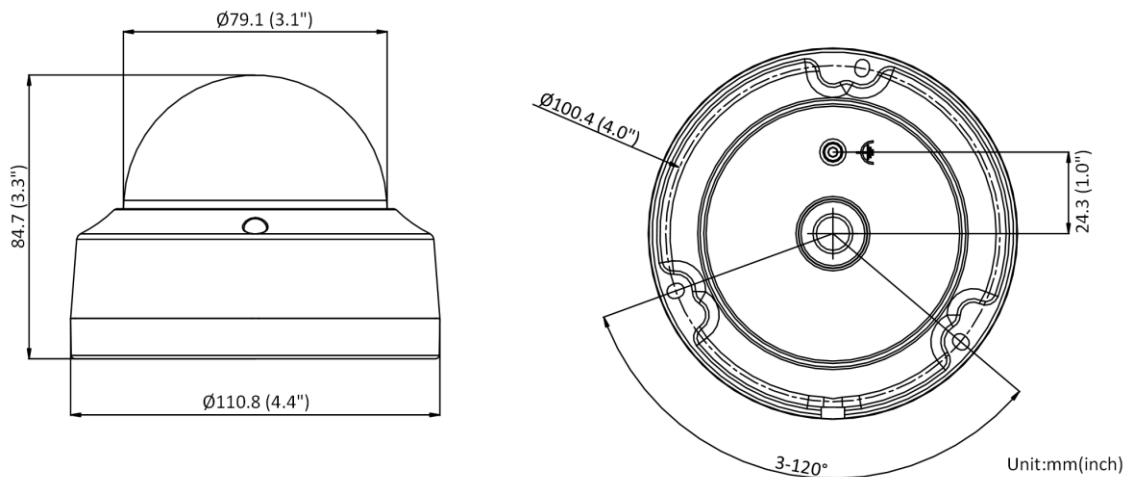

more.
Moderate protection	Hikvision products at this level are equipped for use in areas with moderate anti-corrosion demands. Typical application scenarios include coastal areas about 2 kilometers (1.24 miles) away from coastlines, as well as areas affected by acid rain.
No specific protection	Hikvision products at this level are equipped for use in areas where no specific anti-corrosion protection is needed.

▪ **Dimension**

▪ **Accessory**

▪ **Optional**

DS-1280ZJ-DM18 Junction Box	DS-1250ZJ Rain Shade	DS-1259ZJ Inclined Ceiling Mount	DS-1272ZJ-110 Wall Mount	DS-1272ZJ-110B Wall Mount
DS-1276ZJ-SUS Corner Mount	DS-1258ZJ Wall Mount	DS-1275ZJ-SUS Vertical Pole Mount	DS-1271ZJ-110 Pendant Mount